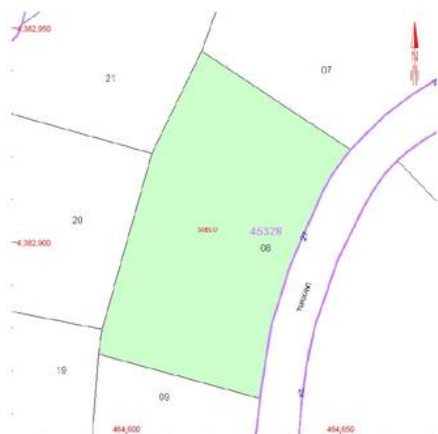

Ref. 91692

**Building plot with mountain views in a quiet area**

**Son Vida, Palma**

**Price: € 475.000**

Living area: 2.676m<sup>2</sup>

Plot: 2.676m<sup>2</sup>

Bedrooms: 0

Bathrooms: 0

## Ref. 91692

Plot of land in an exclusive and quiet area of Son Vida.

A villa of approximately 800 m2.with pool can be built on this plot.

Son Vida is one of the most exclusive residential areas in Mallorca. Close to Palma. Son Vida offers, security, large areas of natural beauty and forest, 3 golf courses and two five-star hotels.

### Distances

20 - 30 minutes drive to airport, 10 - 20 minutes drive to Palma