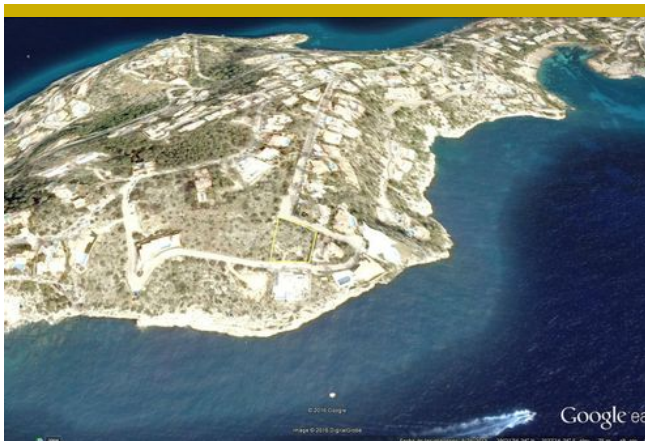

Ref. 40400

This flat plot has a size of about 1,535 m² and enjoys of fantastic views of the sea and the sunsets.

Buildability: 33%.

A villa with a living area of approx. 500 m² can be built.

No valid building permission yet.

Only 5 minutes' drive to the port of Andratx.

Features

Sea View

Distances

More than 30 minutes drive to airport, More than 30 minutes drive to Palma

Disclaimer

All information provided here is deemed reliable but is not guaranteed and should be independently verified. No warranties or representations are made of any kind.