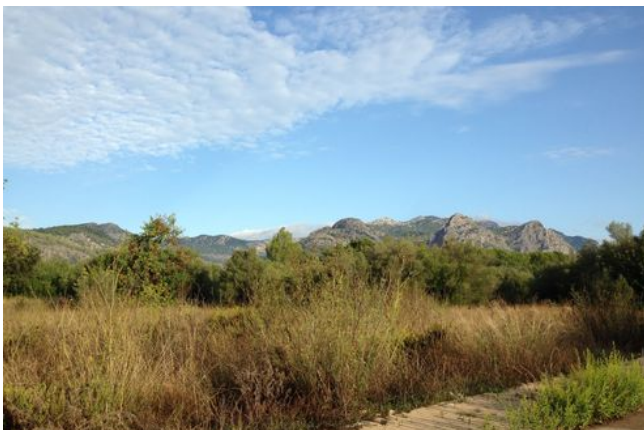

Ref. 90877

Plot of land for sale, close to the idyllic setting of Bunyola, just 18 minutes from Palma

Bunyola - Center Island

Price: € 190.000

Living area: 600m²
Plot: 1.831m²
Bedrooms: 0
Bathrooms: 0

Energy Certificate: In Progress

Ref. 90877

South east facing.

The plot is flat and easy to build on, in a quiet residential area 5 minutes from the pretty village of Bunyola with its church, bars, shops and places to eat. Bunyola also has its own railway station and bus service and is also close to Soller and the Tramuntana mountains.

The plot has all services already on hand – water, drainage and electricity.

A house of approximately 600 m2 can be built.

Features

Distances

Disclaimer

All information provided here is deemed reliable but is not guaranteed and should be independently verified. No warranties or representations are made of any kind.