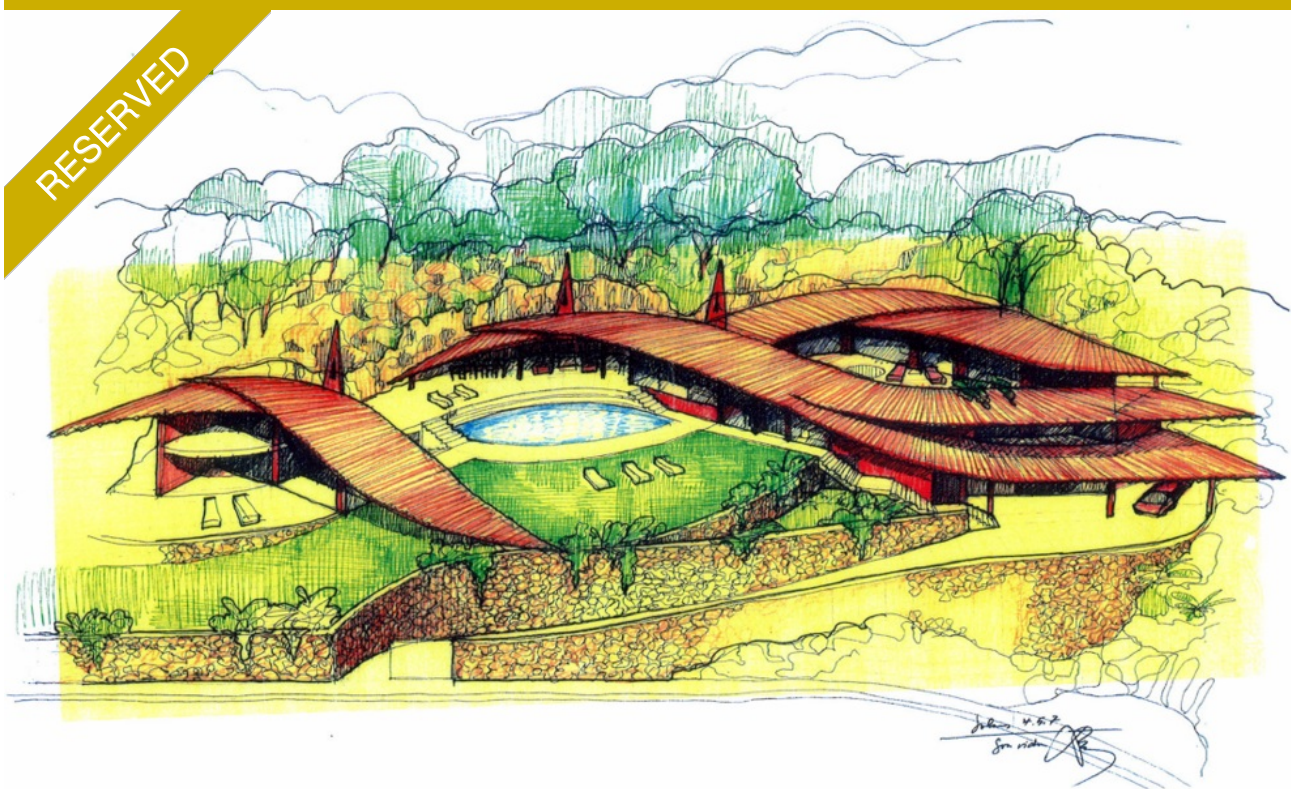

MALLORCA GOLD

REAL ESTATE *by* DANIEL WASCHKE

Ref. 40161

Large building plot with sea views

Son Vida, Palma

Price: € 2.350.000

Living area: 0m²
Plot: 6.030m²
Bedrooms: 0
Bathrooms: 0

Energy Certificate: In Progress

Ref. 40161

6,030 m2 building plot with sea view in Son Vida

All supplies and connections are provided (water, sewage, electricity or telephone).

The land allows the construction of a villa with approx. 2,000 m2 built area.

There already is a plan for a large building project.

Features

Mountain view, Sea View, Close to schools, Good road access, New build, Security service

Distances

10 - 20 minutes drive to airport, 10 - 20 minutes drive to Palma