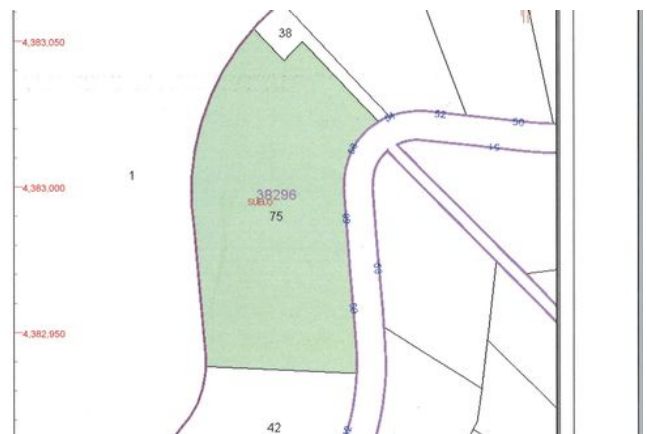

MALLORCA GOLD

REAL ESTATE *by* DANIEL WASCHKE

Ref. 40161

Large building plot with sea views

Son Vida, Palma

Price: € 2.350.000

Living area: 0m²
Plot: 6.030m²
Bedrooms: 0
Bathrooms: 0

Energy Certificate: In Progress

Ref. 40161

6,030 m2 building plot with sea view in Son Vida

All supplies and connections are provided (water, sewage, electricity or telephone).

The land allows the construction of a villa with approx. 2,000 m2 built area.