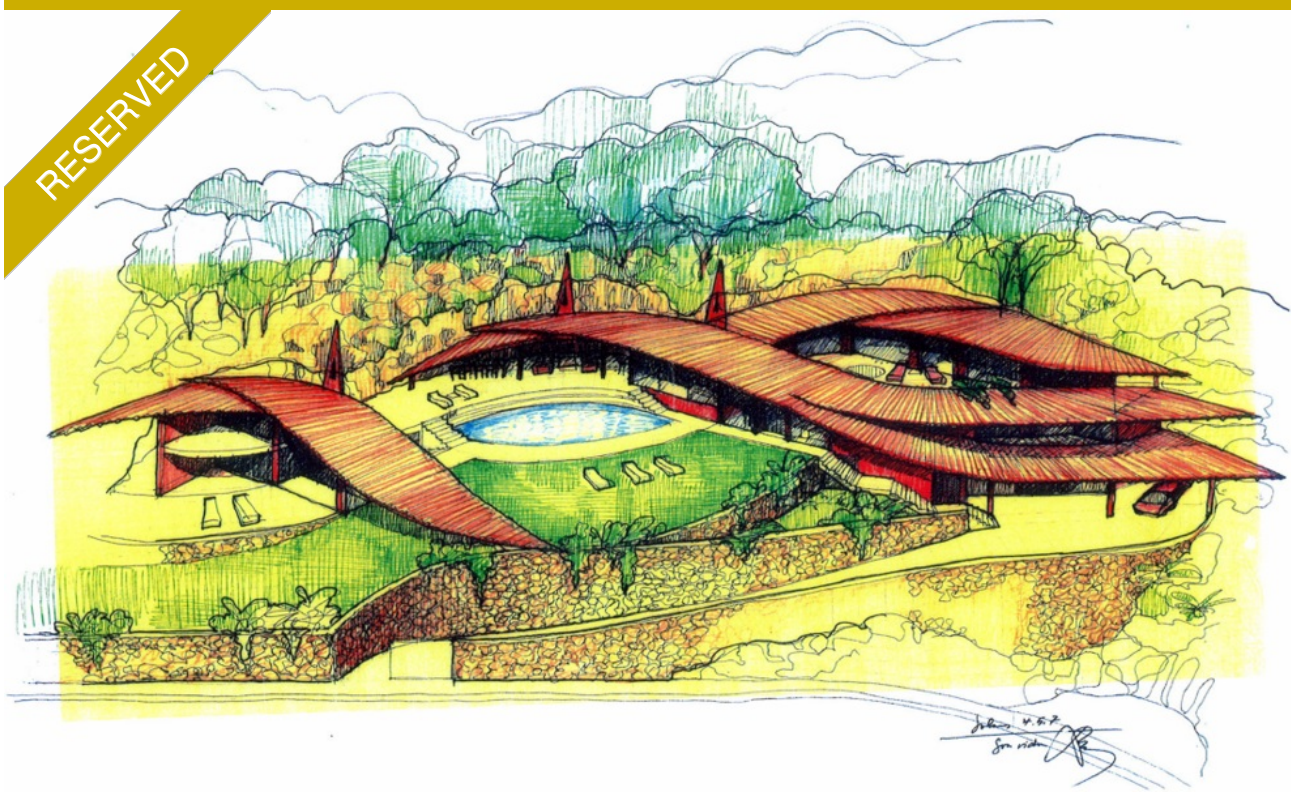

MALLORCA GOLD

REAL ESTATE *by* DANIEL WASCHKE

Ref. 40161

Large building plot with sea views

Son Vida, Palma

Price: € 2.350.000

Living area: 0m²
Plot: 6.030m²
Bedrooms: 0
Bathrooms: 0

Energy Certificate: In Progress

Ref. 40161

6,030 m2 building plot with sea view in Son Vida

All supplies and connections are provided (water, sewage, electricity or telephone).

The land allows the construction of a villa with approx. 2,000 m2 built area.

There already is a plan for a large building project.

Features

Mountain view, Sea View, Close to schools, Good road access, New build, Security service

Distances

10 - 20 minutes drive to airport, 10 - 20 minutes drive to Palma