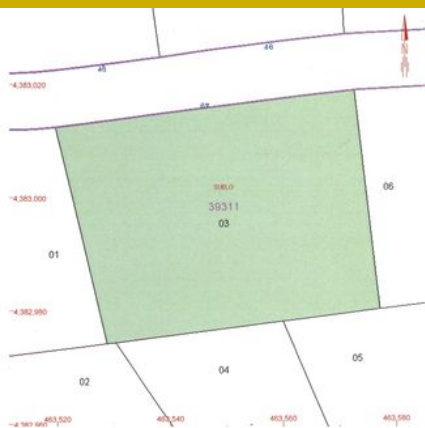

Ref. 90902

This magnificent plot of 4152 m² in a very sought after residential area with great views of the sea, Palma, and the surrounding coastline, the plot is buildable up to 33 % of the total plot.

This plot is located in the new part of Son Vida and still offers the possibility to obtain new building licenses

Located in the exclusive urbanization of Son Vida, with its 3 golf courses and two 5 star hotels, very quick access to Palma and the southwest of the island.

Features

Mountain view, Sea View, Close to schools, Investment property

Distances

10 - 20 minutes drive to airport, 10 - 20 minutes drive to Palma

Disclaimer

All information provided here is deemed reliable but is not guaranteed and should be independently verified. No warranties or representations are made of any kind.