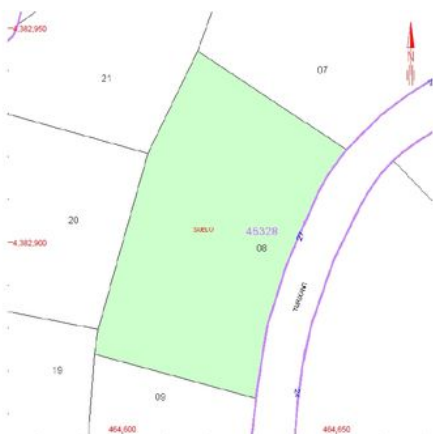

Ref. 91692

Building plot with mountain views in a quiet area

Son Vida, Palma

Price: € 475.000

Living area: 2.676m²

Plot: 2.676m²

Bedrooms: 0

Bathrooms: 0

Energy Certificate: In Progress

Ref. 91692

Plot of land in an exclusive and quiet area of Son Vida.

A villa of approximately 800 m2.with pool can be built on this plot.

Son Vida is one of the most exclusive residential areas in Mallorca. Close to Palma. Son Vida offers, security, large areas of natural beauty and forest, 3 golf courses and two five-star hotels.