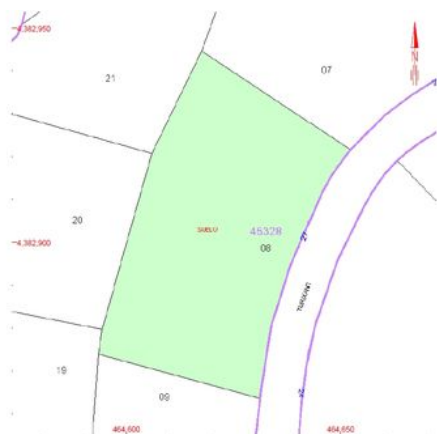

Ref. 91692

Building plot with mountain views in a quiet area

Son Vida, Palma

Price: € 475.000

Living area: 2.676m²

Plot: 2.676m²

Bedrooms: 0

Bathrooms: 0

Energy Certificate: In Progress

Ref. 91692

Plot of land in an exclusive and quiet area of Son Vida.

A villa of approximately 800 m2.with pool can be built on this plot.

Son Vida is one of the most exclusive residential areas in Mallorca. Close to Palma. Son Vida offers, security, large areas of natural beauty and forest, 3 golf courses and two five-star hotels.